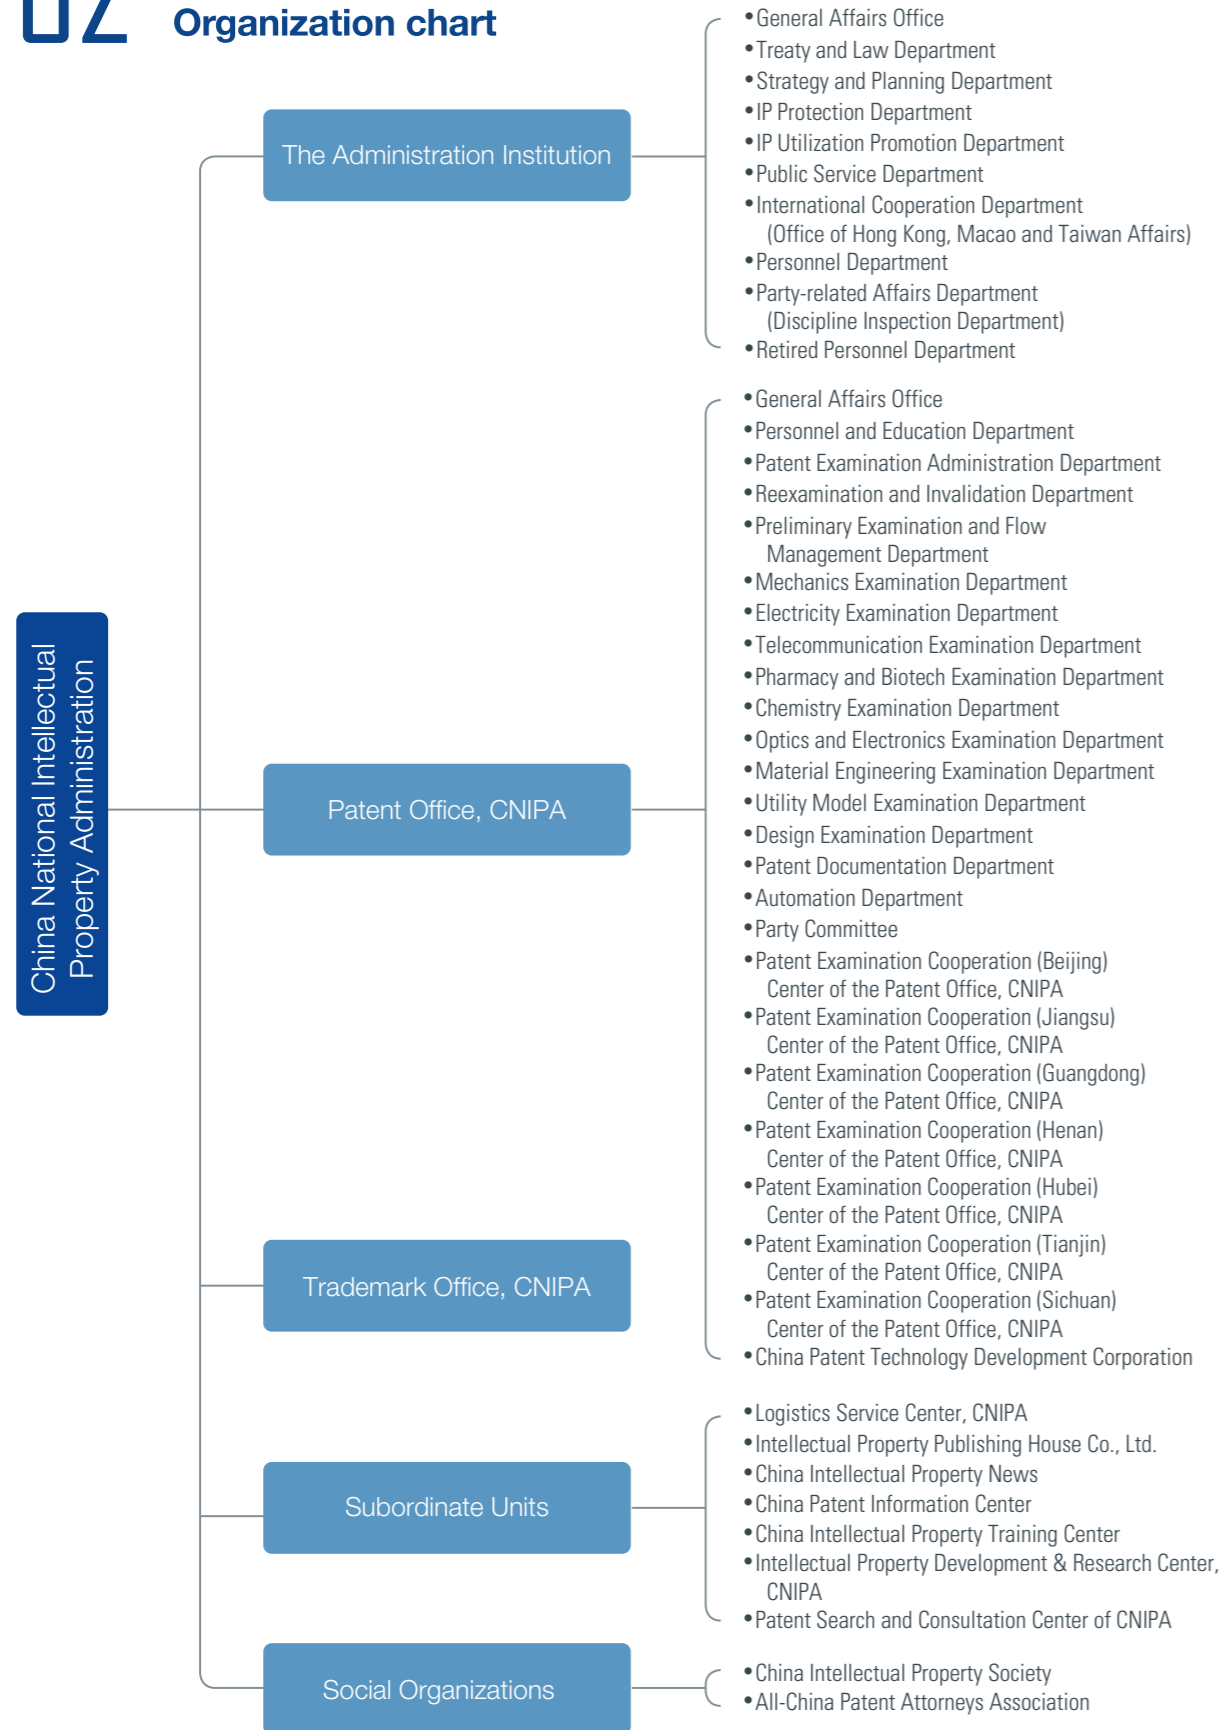

02 Organization chart

Chief Editor	Deputy Chief Editor	Executive Editor	Editor	Editor for Statistics
Gan Shaoning	Bai Guangqing Hu Wenhui Sheng Li Zeng Yanni	Xu Bin Lv Li	Li Xiao Liu Xiaolin	Li Shuo

Contributing Editor				Photographer
Sheng Li Xu Bin Zhang Qian	Zhang Keyi Li Guanqun Sheng Hanyu	Wang Haiyang Zhang Yinghui Wei Huadi	Yang Lei Yao Zhiwei	Zhang Zihong Jiang Wenjie Zeng Jia Wang Xin Liu Shuyan